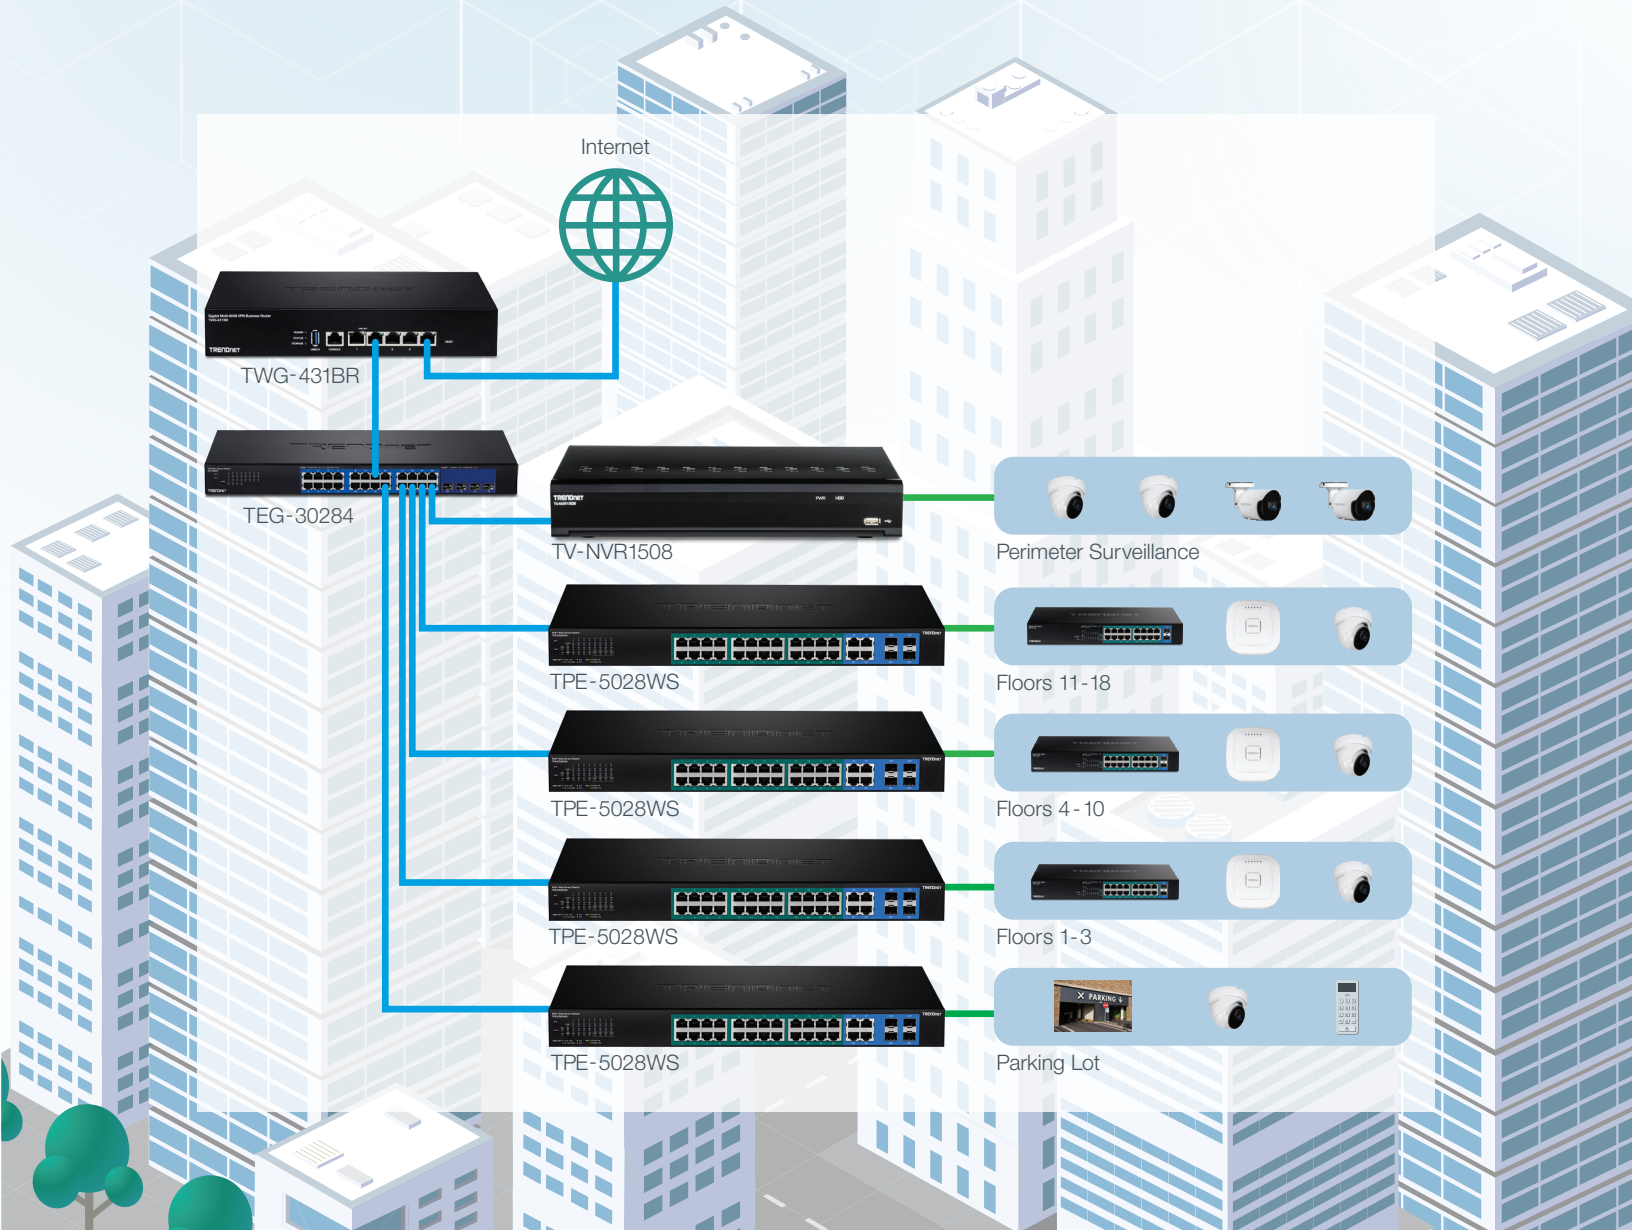

Featured TRENDnet Products

TI-M12
Industrial Modbus Gateway

TI-W100
Industrial AC1200 Wireless Dual Band Gigabit Router

TI-G160i
16-Port Industrial Gigabit L2 Managed DIN-Rail Switch

TI-PG80B
8-Port Industrial Gigabit PoE+ DIN-Rail Switch (24 - 56V)

TEW-LB101
Magnetic Dual Antenna Mounting Base RP-SMA Female with RP-SMA Male Extension Cable

TI-S12048
120W Single Output Industrial DIN-Rail Power Supply

TI-S24048
240W Single Output Industrial DIN-Rail Power Supply

TI-CA2
Outdoor IP66 Steel Enclosure with Lockable Hinged Door

Corporate

Floor-to-floor network communications with end-to-end network surveillance solutions. High-performance switches and APs for reliable connectivity, and IP cameras and NVRs for building and employee protection.

Indoor/Outdoor 5MP H.265 PoE IR Fixed Turret Network Camera

SMB

Connect multiple floors and buildings under one network for seamless interoffice communication. Easily add IP surveillance solutions, access controls, fire and alarm, and more. Ideal for both commercial structures and residential buildings.