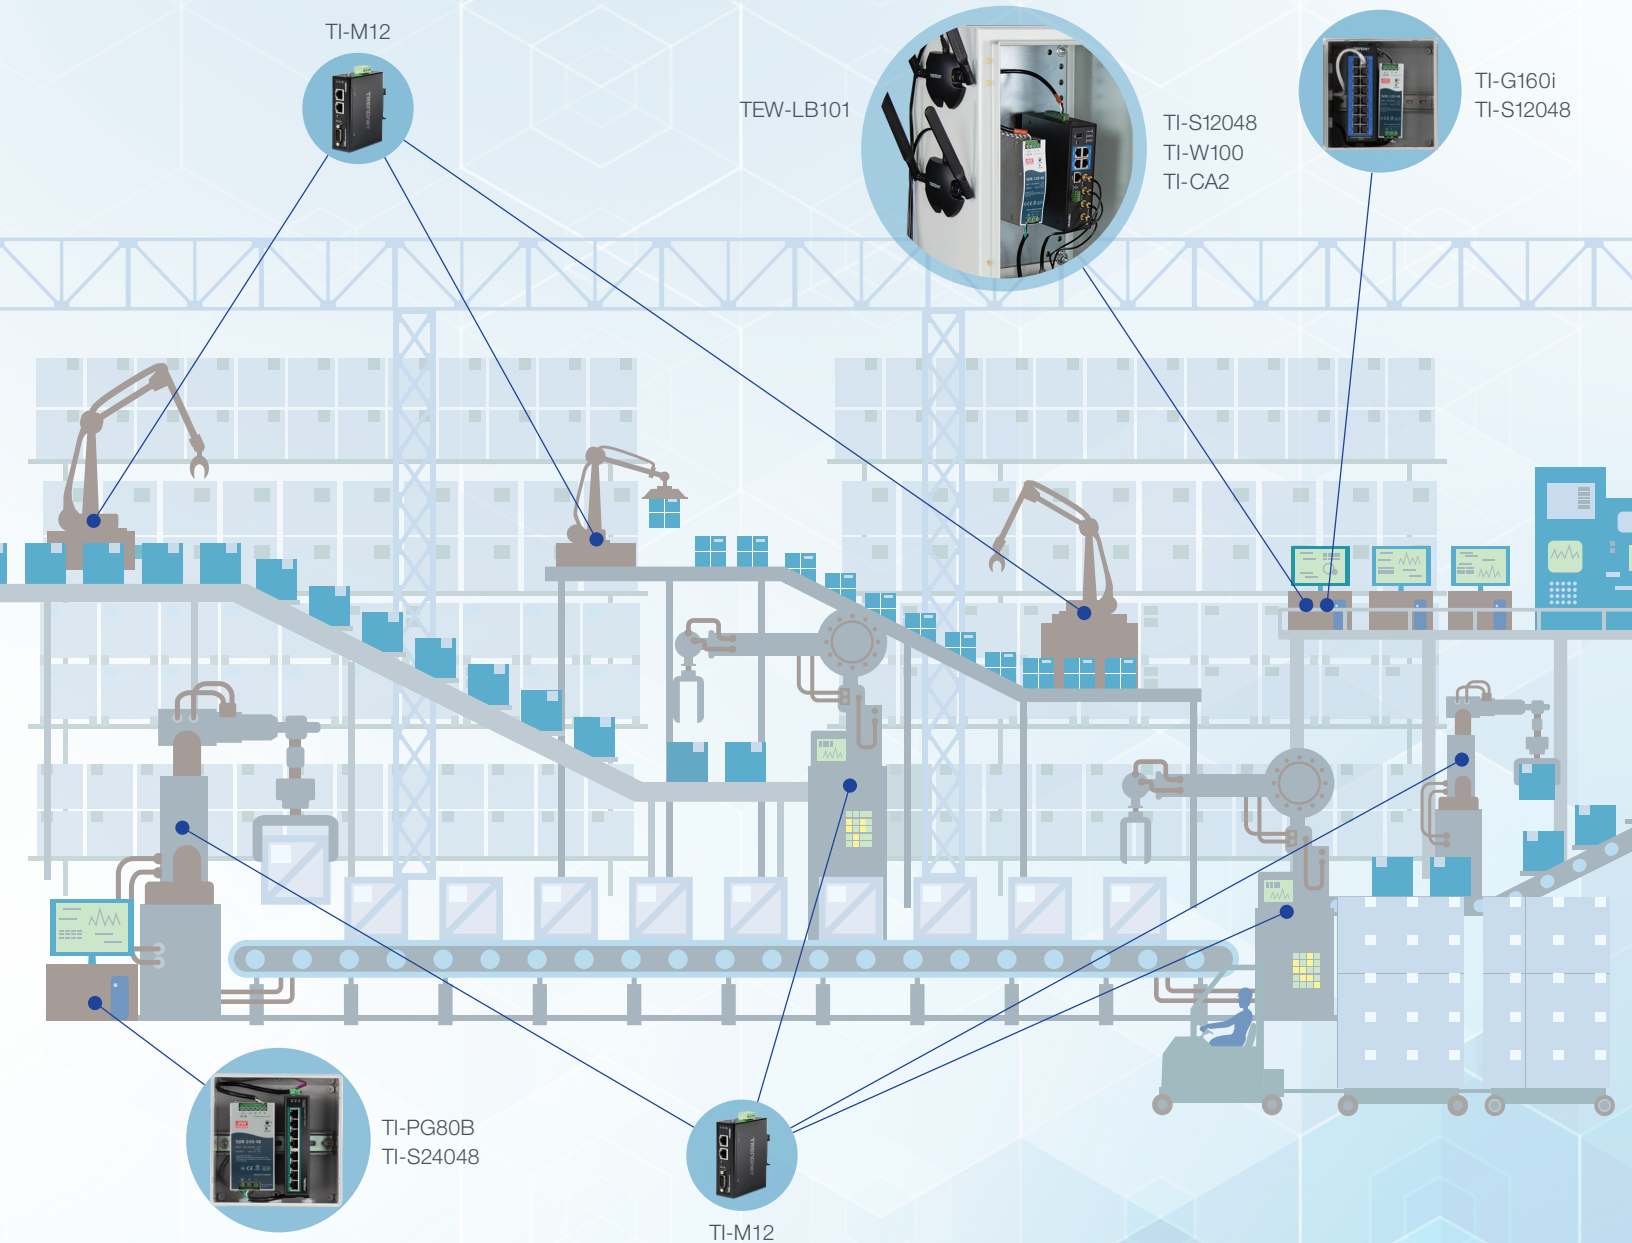

TRENDNET®

Power Your Business Solutions Application Guide

Factories & Warehouses

Reliably network devices in industrial environments, such as factories, warehouses, and refineries. TRENDnet's rugged industrial solutions are designed for areas with wide temperature changes, heavy vibration and shock, and power surges.

Featured TRENDnet Products

TI-M12
Industrial Modbus Gateway

TI-W100
Industrial AC1200 Wireless Dual Band Gigabit Router

TI-G160i
16-Port Industrial Gigabit L2 Managed DIN-Rail Switch

TI-PG80B
8-Port Industrial Gigabit PoE+ DIN-Rail Switch (24 - 56V)