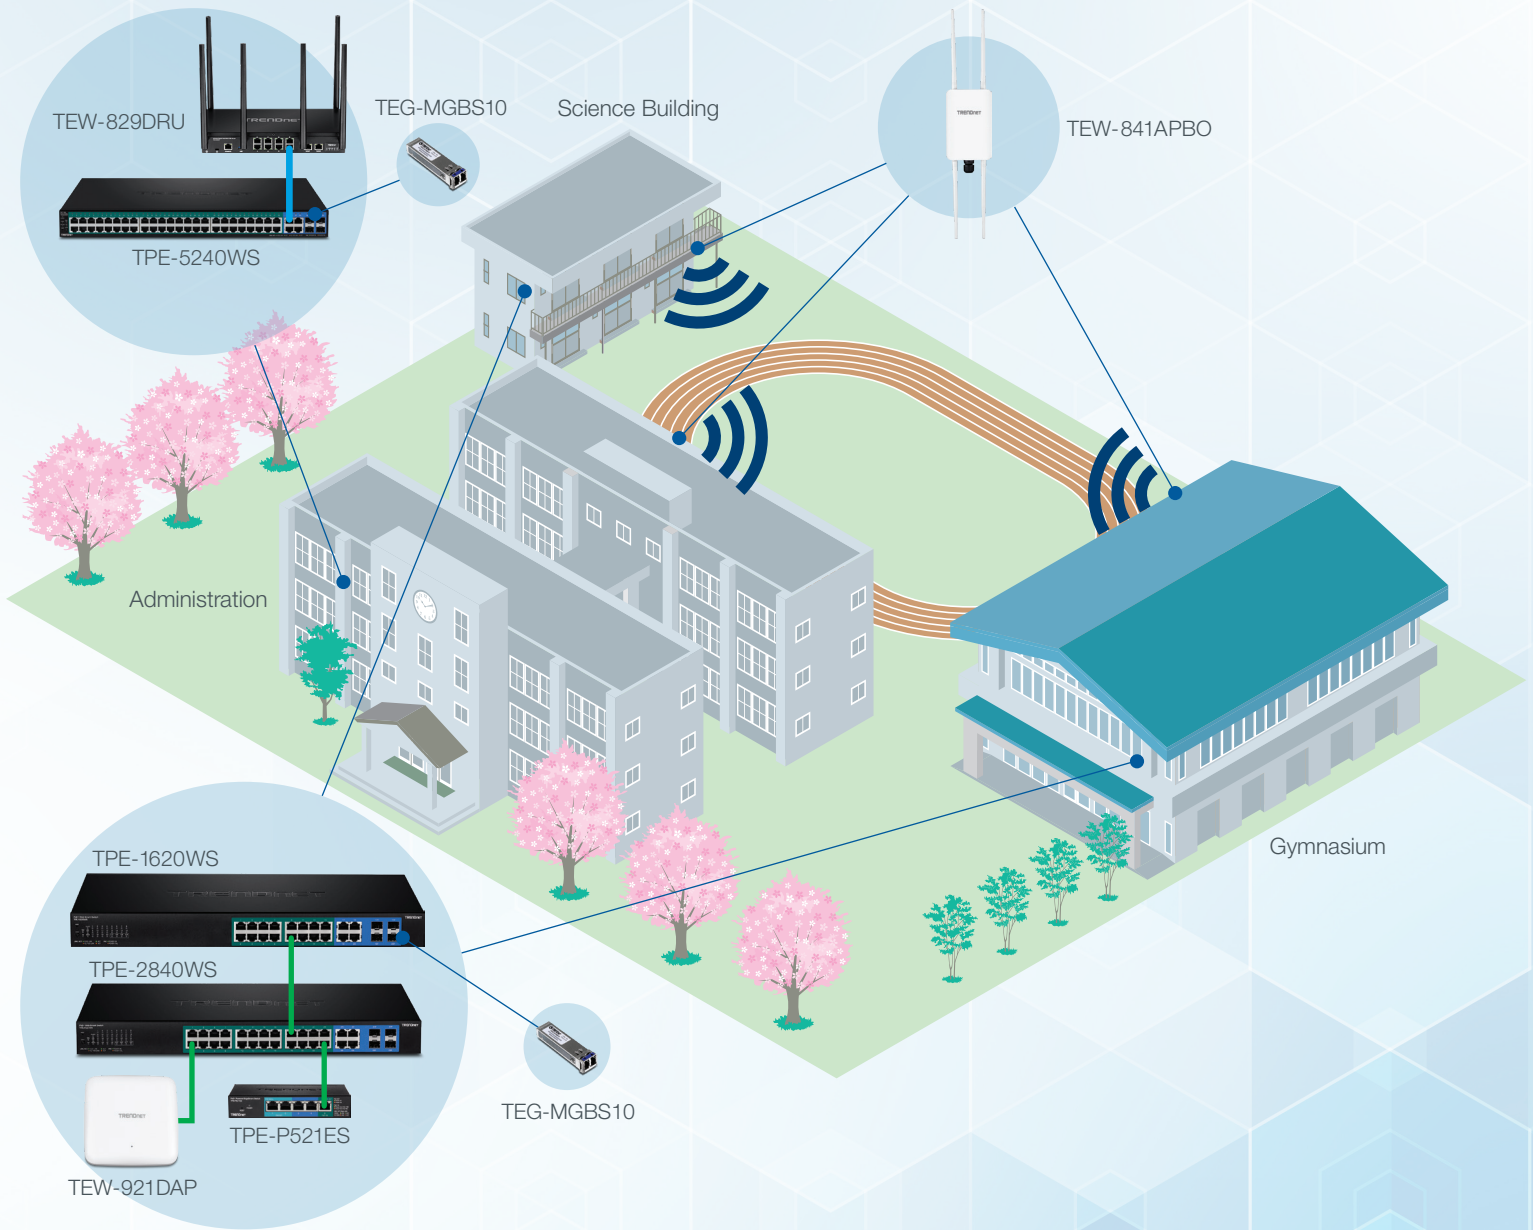

AX1800 Dual Band WiFi 6 PoE+ Access Point

TEW-840APB02K

14 dBi WiFi AC867 Outdoor PoE Preconfigured Point-to-Point Bridge Kit

TEG-10GBRJ

10G RJ-45 Copper SFP+ Module

TPE-P521ES

5-Port Gigabit PoE+ Powered EdgeSmart Switch with PoE Pass Through

TI-PG1284i

12-Port Industrial Gigabit L2+ Managed PoE+ DIN-Rail Switch

TI-S48048

480W, 48V DC, 10A AC to DC DIN-Rail Power Supply

Universities & School Campuses

Campus networking solutions for both university staff and students. Fiber allows for long-distance networking to keep buildings connected to one another, and omni-directional outdoor APs provide wireless to the quad.

Vacation Ski Resort

Easily monitor and network high-volume outdoor traffic areas. Industrial solutions provide rugged networking hardware, designed for environments with harsh weather conditions and areas with vibration and shock.