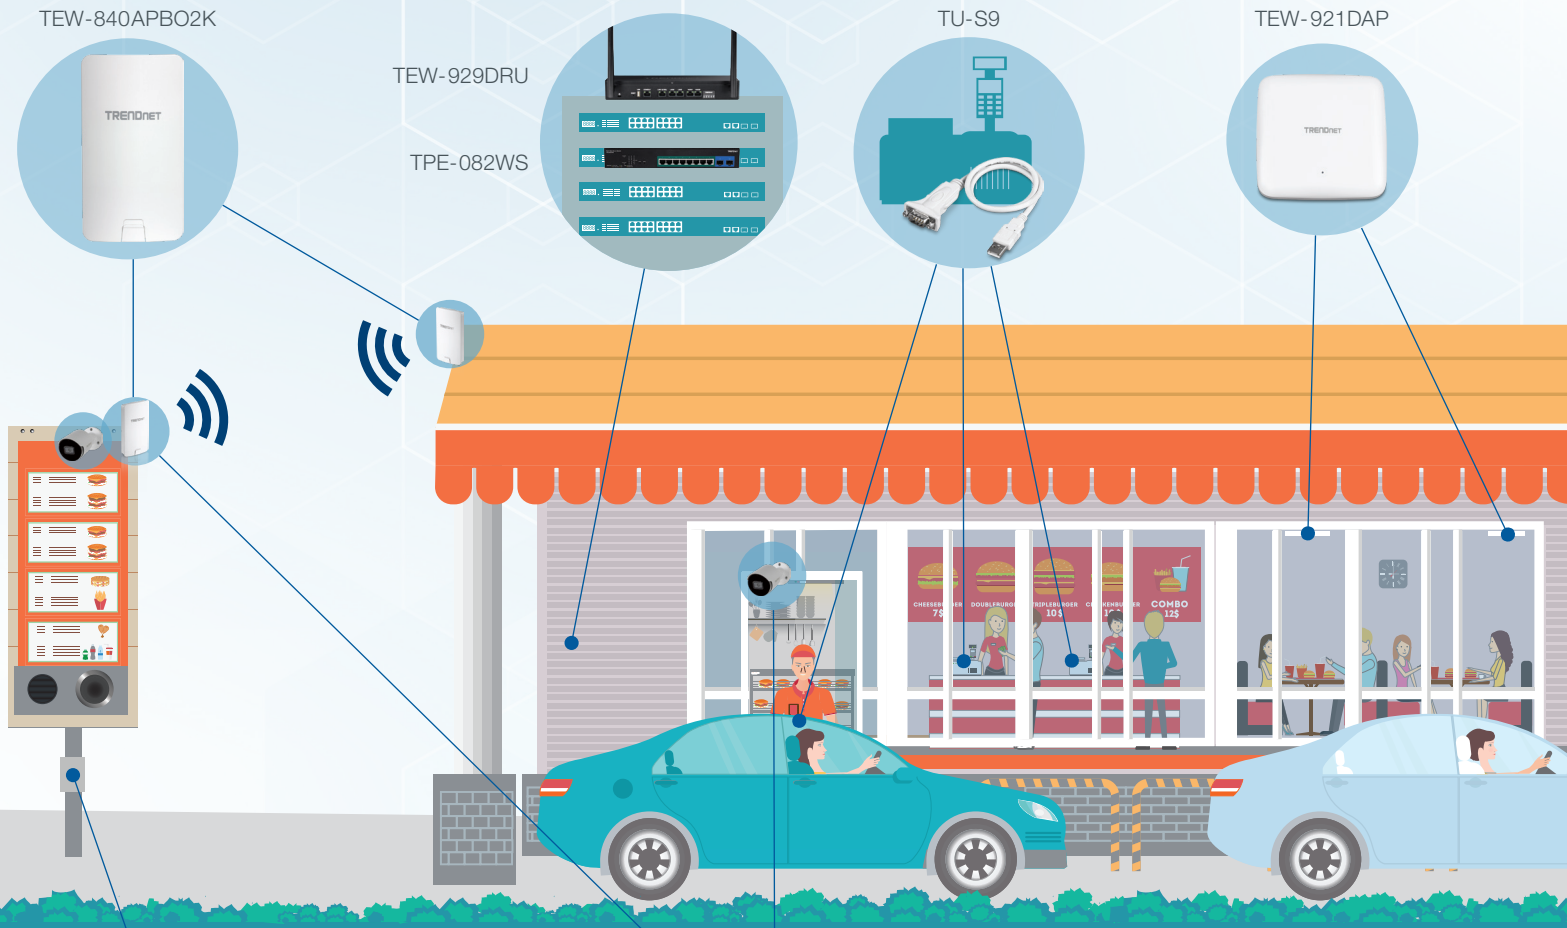

TI-S24048
240W Single Output Industrial DIN-Rail
Power Supply

TV-IP1514PI
Indoor/Outdoor 5MP H.265 PoE IR Bullet
Network Camera

TI-RSP100048
1000W, 48V DC, 21A AC to DC Industrial Power
Supply with PFC Function

Drive-Thru Restaurants

Seamlessly network and power the digital signage menu, two-way speaker, POS systems, and surveillance cameras; and deliver high-speed wireless to customers with TRENDnet's rugged and reliable PoE++/PoE, industrial, wireless, and surveillance solutions.