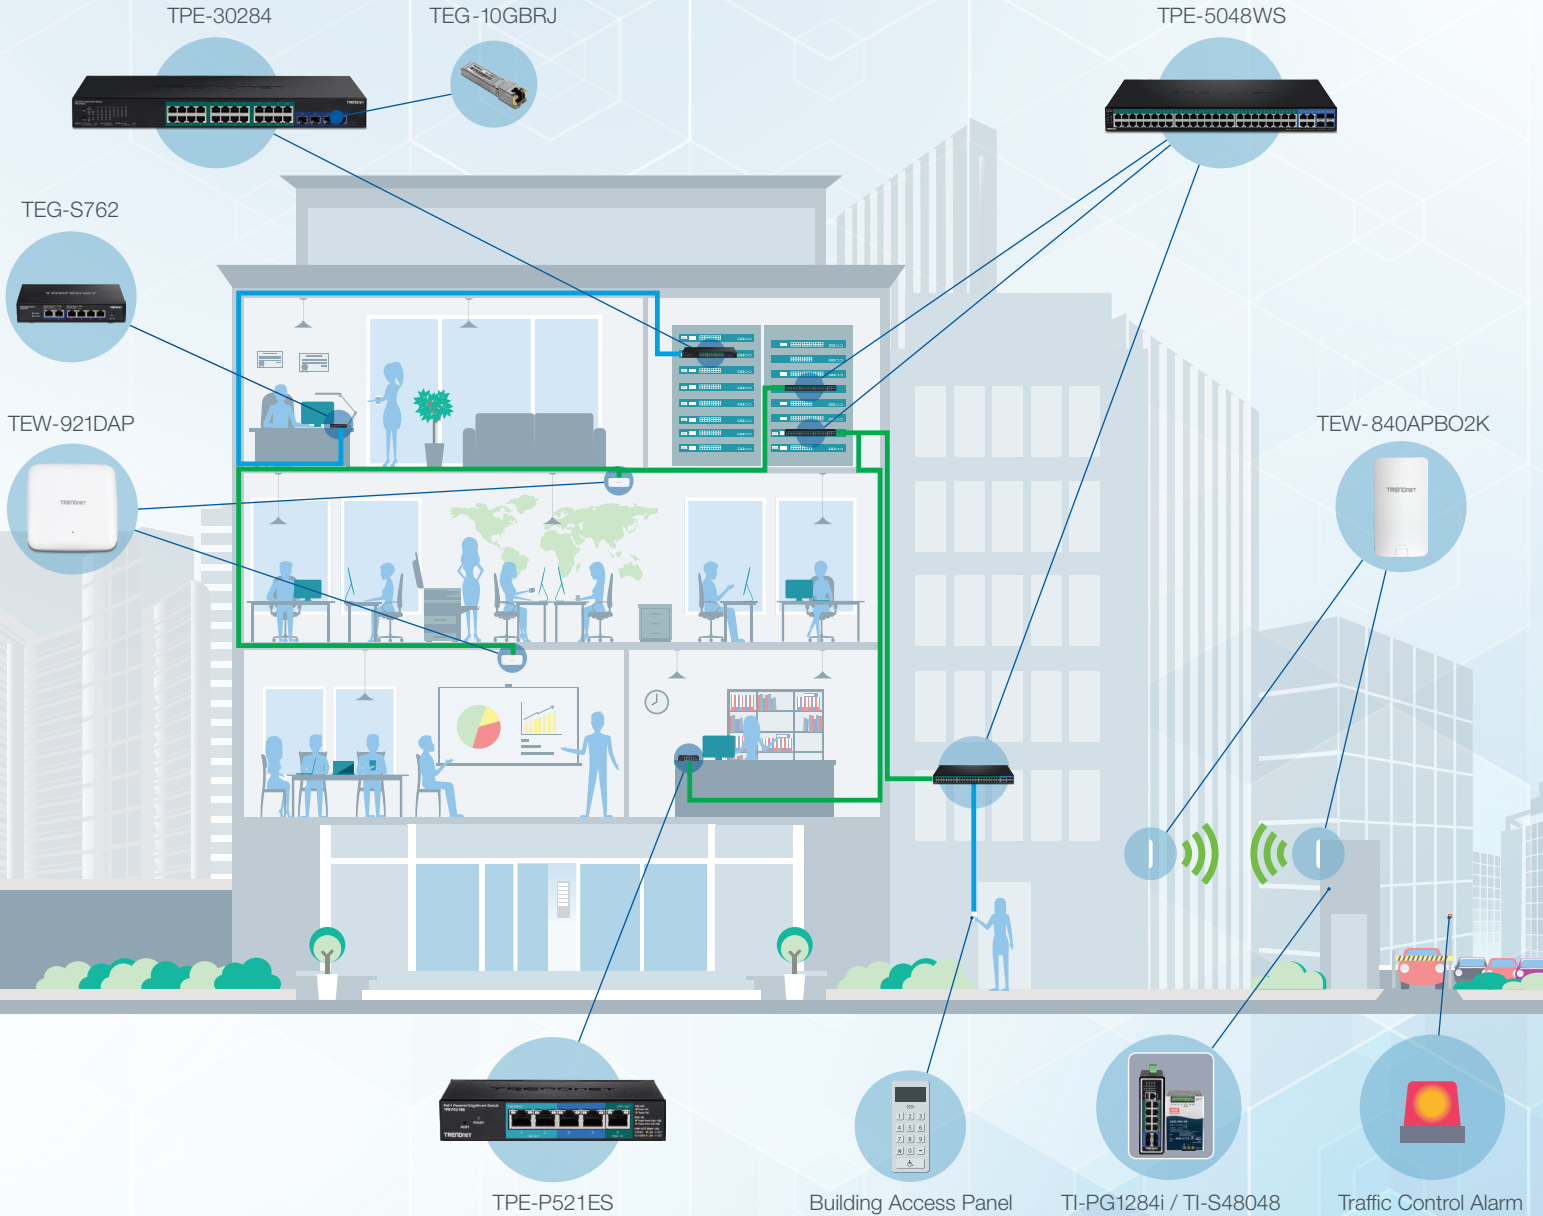

Indoor/Outdoor 5MP H.265 PoE IR Bullet Network Camera

TPE-5028WS

28-Port Gigabit Web Smart PoE+ Switch

TPE-TG182

18-Port Gigabit PoE+ Switch

TEW-826DAP

AC2200 Tri-Band PoE+ Indoor Wireless Access Point

TV-IP1515PI

Indoor/Outdoor 5MP H.265 PoE IR Fixed Turret Network Camera

SMB

Connect multiple floors and buildings under one network for seamless interoffice communication. Easily add IP surveillance solutions, access controls, fire and alarm, and more. Ideal for both commercial structures and residential buildings.