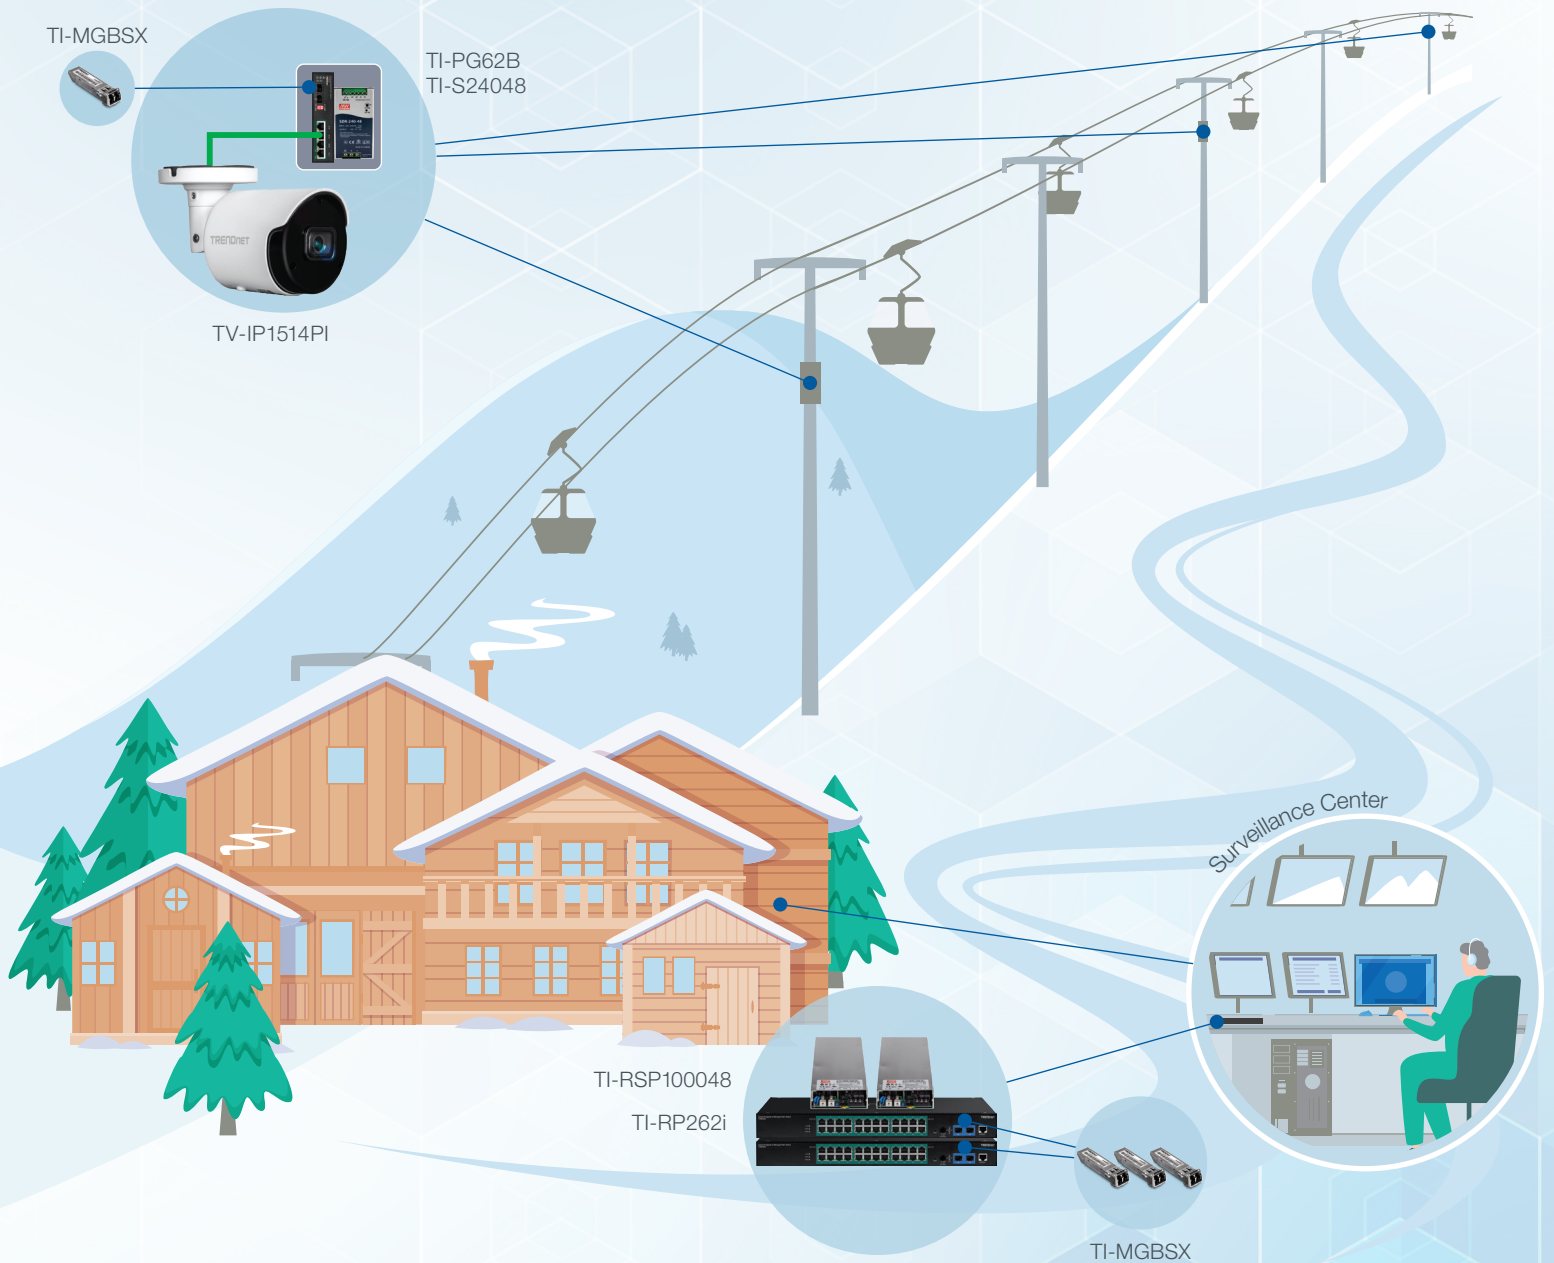

TPE-1620WS
20-Port Gigabit Web Smart PoE+ Switch

TPE-2840WS
28-Port Gigabit Web Smart PoE+ Switch

TPE-P521ES
5-Port Gigabit PoE+ Powered EdgeSmart Switch w/ PoE Pass-Through

TEW-921DAP
AX1800 Dual Band WiFi 6 PoE+ Access Point

Vacation Ski Resort

Easily monitor and network high-volume outdoor traffic areas. Industrial solutions provide rugged networking hardware, designed for environments with harsh weather conditions and areas with vibration and shock.